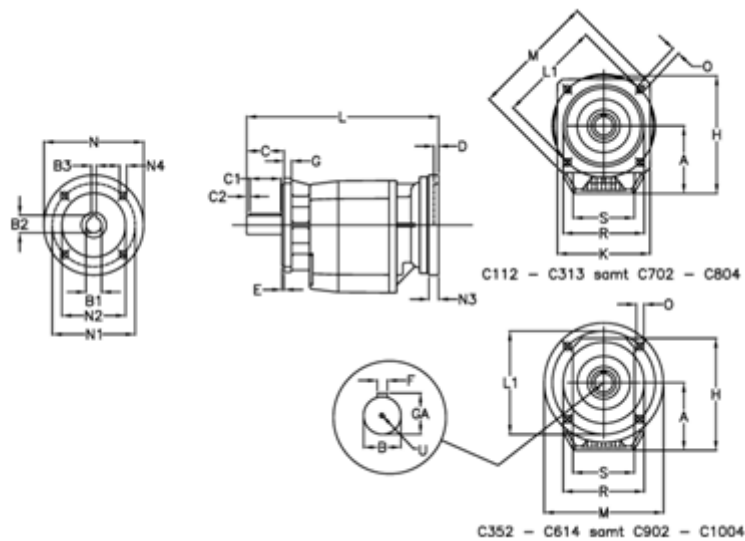

Article number: 40600802222455

Description: Helical gearbox  
C802F-22,2-P160B5

## Measures

A = 247.0	D = 6.0	L1 = 350	R = 320
B = 80	E = 5	M = 400	S = 300
B1 = 42	F = 22	N = 350	U = M20x42
B2 = 45.3	G = 20	N1 = 300	
B3 = 12	GA = 85.0	N2 = 250	
C = 140	H = 422.0	N3 = 23	
C1 = 110	K = 350	N4 = 18	
C2 = 15	L = 635.0	O = 18.0	